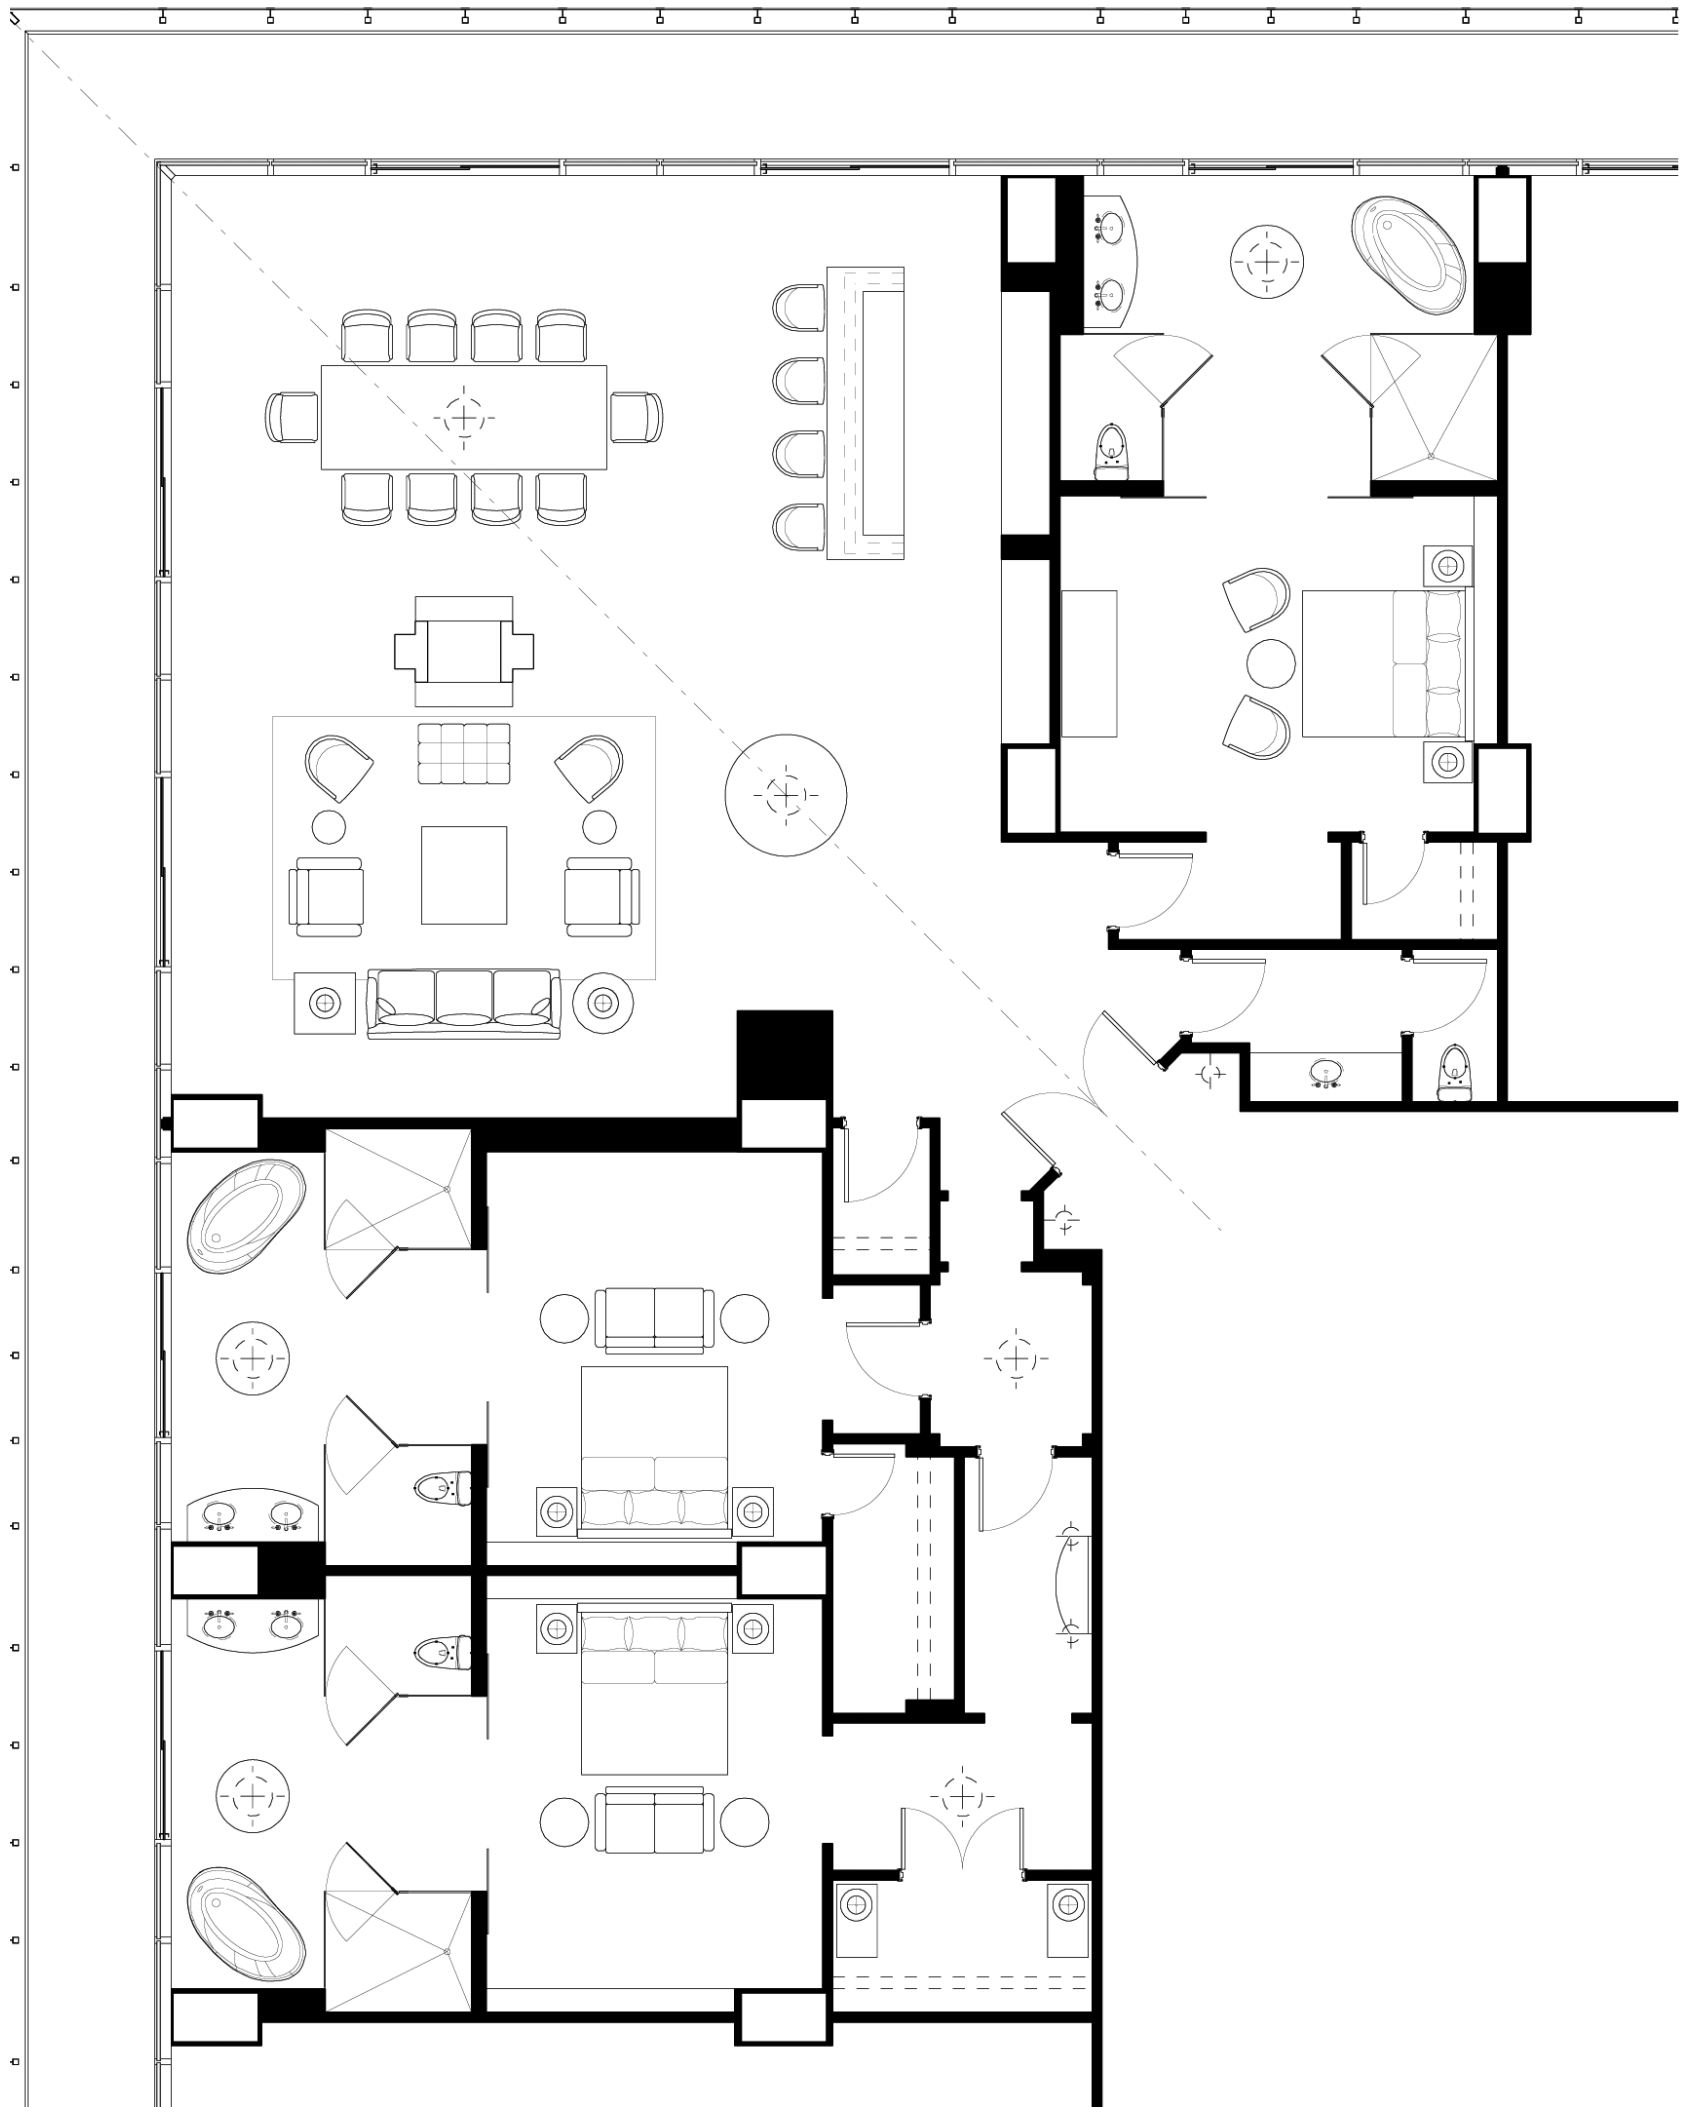

# 3 BEDROOM CONDOMINIUM

LIVING AREA	3,492 S.F.
BALCONY	786 S.F.
<b>TOTAL UNIT</b>	<b>4,278 S.F.</b>

the cosmopolitan  
RESORT CASINO  
**RESIDENCES** 

All square footage numbers are approximate. Descriptions, photos, drawings and artist's renderings are based upon current development plans for illustration purposes only and are subject to change without notice. No statement should be relied upon if not made by developer in the condominium unit purchase and sale agreement or other documents provided therewith. This is not an offer to sell, or solicitation of offers to buy, condominium units in The Cosmopolitan in states where such an offer or solicitation cannot be made. Prices, floor plans and specifications are subject to change without notice. Artist's renderings are based on current development concepts, which are subject to change without notice. No guarantee is made that the features, amenities and facilities depicted by artist's renderings or otherwise described herein will be provided, or, if provided, will be of the same type, size or nature as depicted or described.